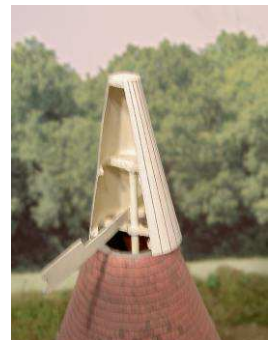

BUILDING ACCESSORIES

Oast House Cones And Roofs Pack

Oast houses are an essential part of the South Eastern scene. The roofs and weather cones are awkward to model, though. This card pack will make life easier for the scratch builder. It consists of three A4 card sheets: one of Kentish clay roof tiles, two printed cones with the tiles correctly graded to be smaller at the top, and (A5) two weather cones.

After completion, spray with a UV acrylic spray to minimise fading.

Can be printed to other scales.

£5.00 per pack

Brick Paper - can be printed to other scales.

Photoshopped from real brick photos - £2.50 per A4 sheet
After fixing, spray with a UV acrylic spray to avoid fading.

1. Kentish mix of blue headers and pink stretchers as used in oast house above
2. Red brick as used in Tress stations
3. Yellow-grey brick as used for the corners of Tress stations
4. Roof tiles, as in picture of oast house above